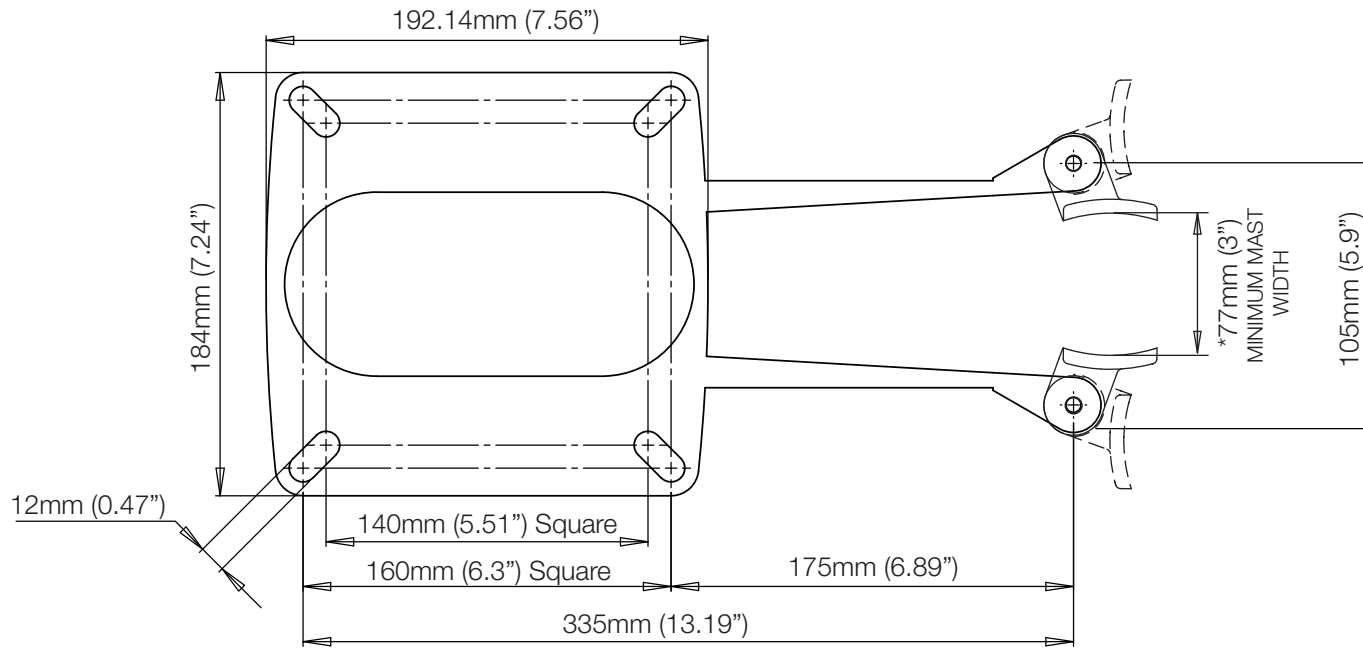

SC12 Mast Mount Fixing Dimensions

Email: sales@scanstrut.com Email: usasales@scanstrut.com

* indicates minimum mast width, no maximum mast width exists.
 ** 50100 Adapter kit will be required for Z-Spars, Eurospars and Isomat masts

SCANSTRUT