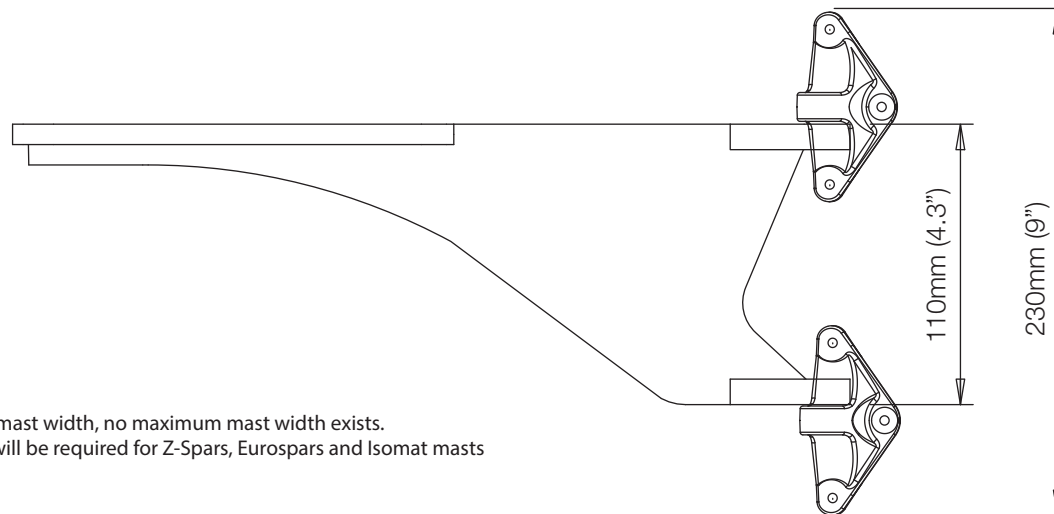

SC12 Mast Mount Fixing Dimensions

Email: sales@scanstrut.com Email: usasales@scanstrut.com

* indicates minimum mast width, no maximum mast width exists.
 ** 50100 Adapter kit will be required for Z-Spars, Eurospars and Isomat masts

SCANSTRUT