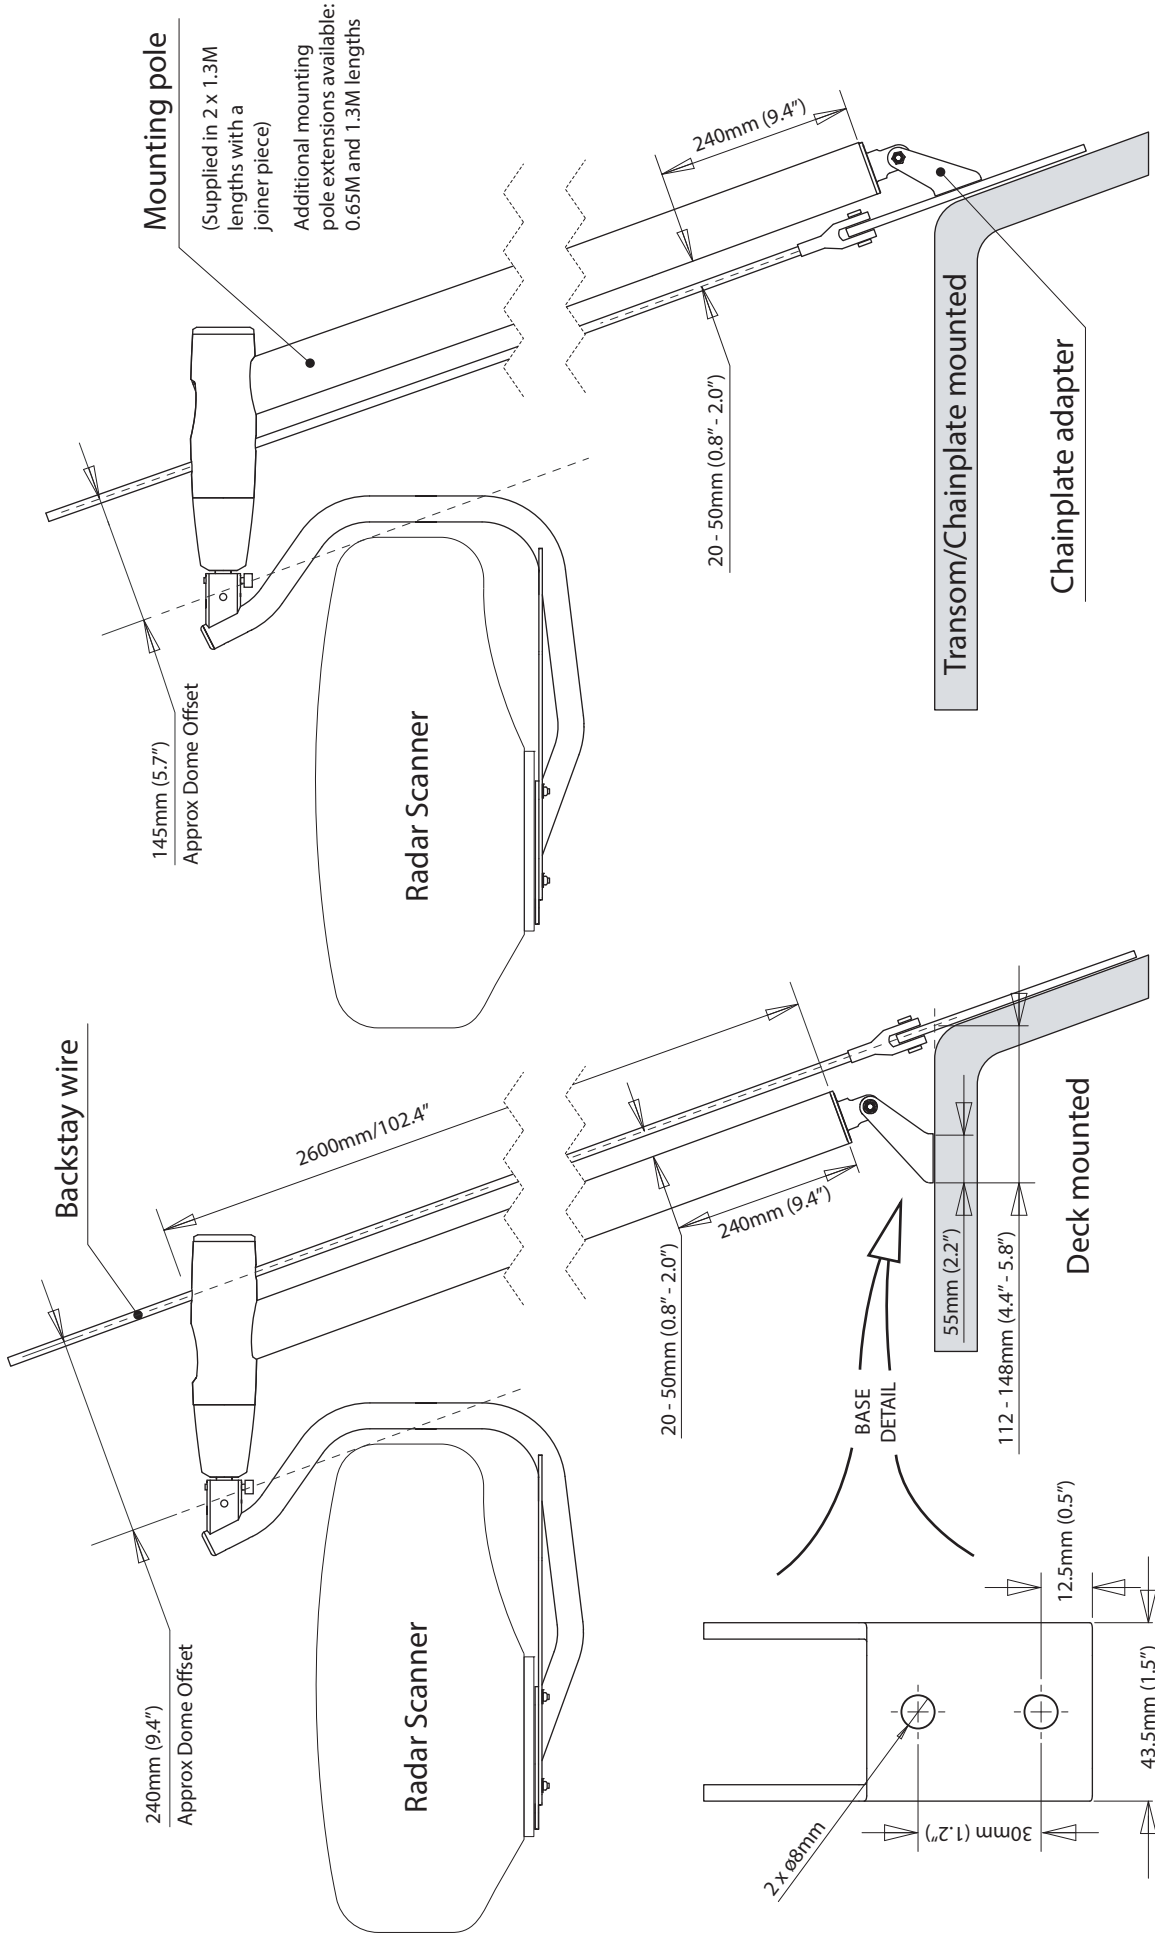

# Self Levelling Radar Mount - Backstay - LMB F1/2

For help & information  
 email : [technical@scanstrut.com](mailto:technical@scanstrut.com)  
 tel: +44 (0) 1803 863800

**SCANSTRUT**  
 INSTALLATION SOLUTIONS FOR MARINE ELECTRONICS™