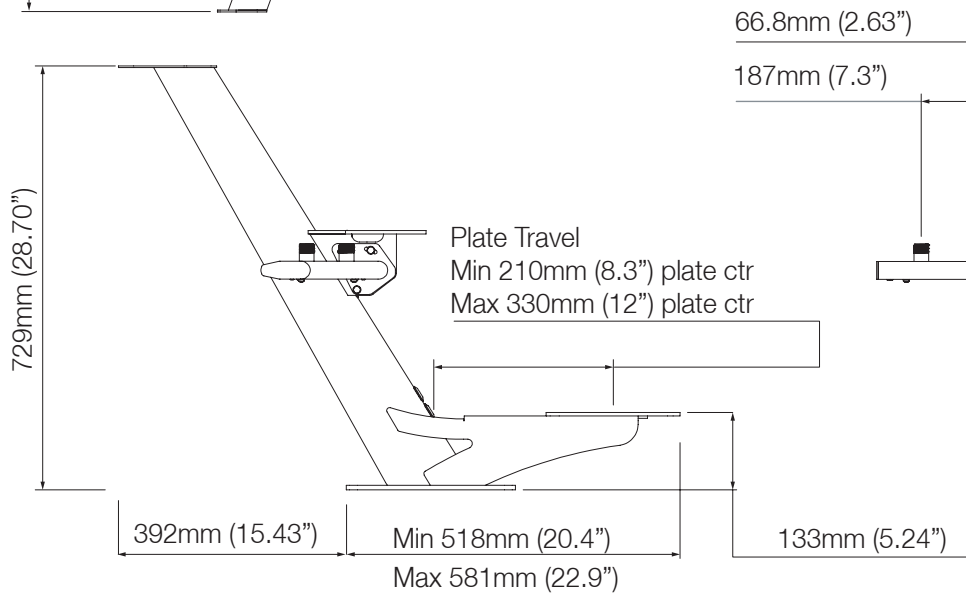

Tapered Radar Mast - PTM-R1-1

Email: sales@scanstrut.com Email: usasales@scanstrut.com

(1" x 14 TPI)
 GPS / VHF/Navtex attachment
 Small and medium antenna only,
 Max weight 1.5Kg per wing

SCANSTRUT®

Tapered Radar Mast - PTM-R1-1

Camera Mounting plate

Flir M100/200 series camera plate