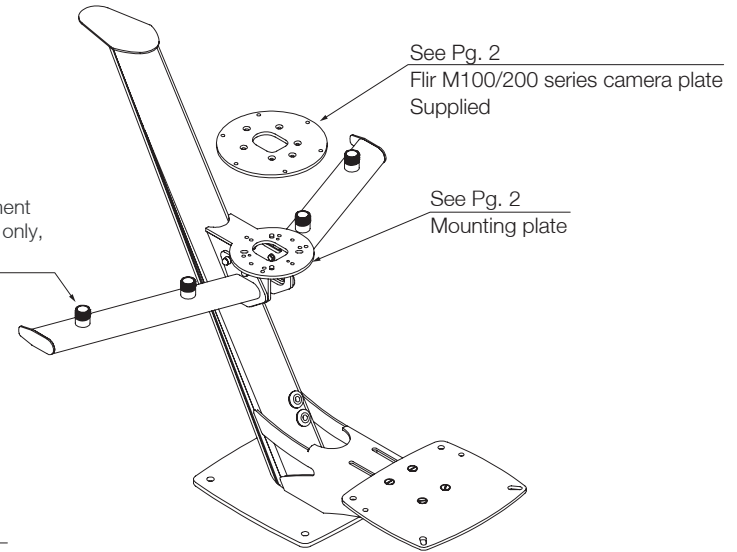

Tapered Radar Mast - PTM-R1-1

Email: sales@scanstrut.com Email: usasales@scanstrut.com

(1" x 14 TPI)
 GPS / VHF/Navtex attachment
 Small and medium antenna only,
 Max weight 1.5Kg per wing

SCANSTRUT®

Tapered Radar Mast - PTM-R1-1

Camera Mounting plate

Flir M100/200 series camera plate