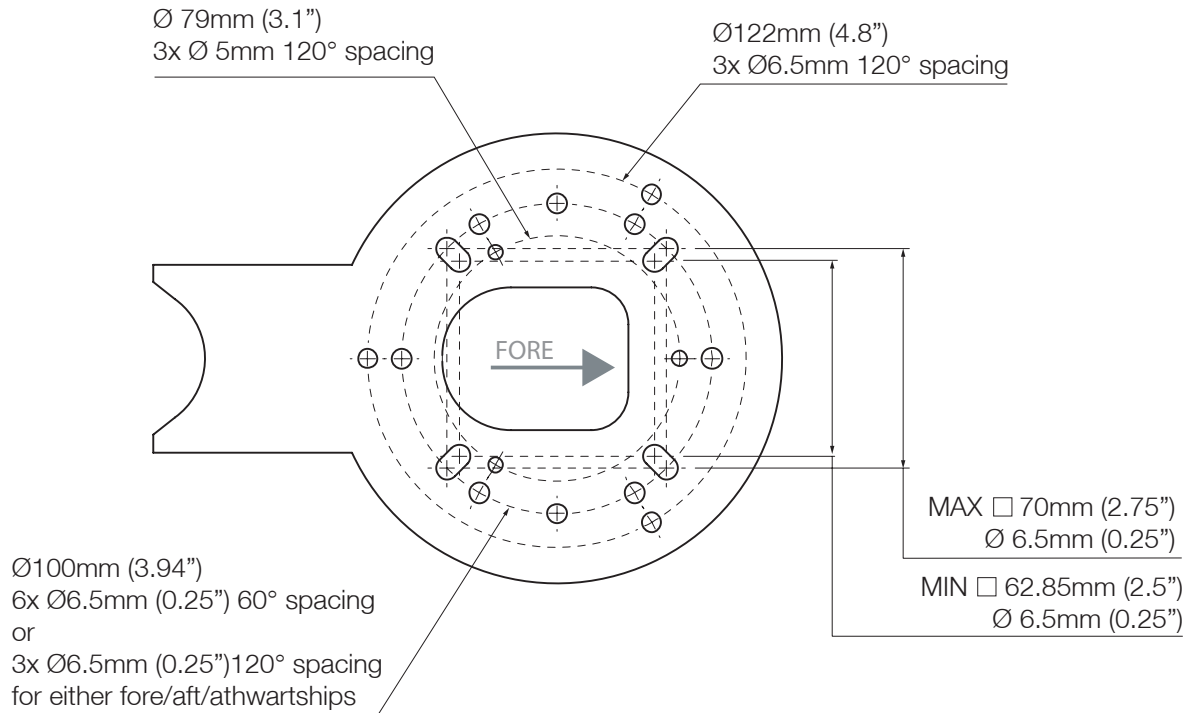

Tapered Radar Mast - PTM-R1-1

Email: sales@scanstrut.com Email: usasales@scanstrut.com

(1" x 14 TPI)
 GPS / VHF/Navtex attachment
 Small and medium antenna only,
 Max weight 1.5Kg per wing

SCANSTRUT®

Tapered Radar Mast - PTM-R1-1

Camera Mounting plate

Flir M100/200 series camera plate