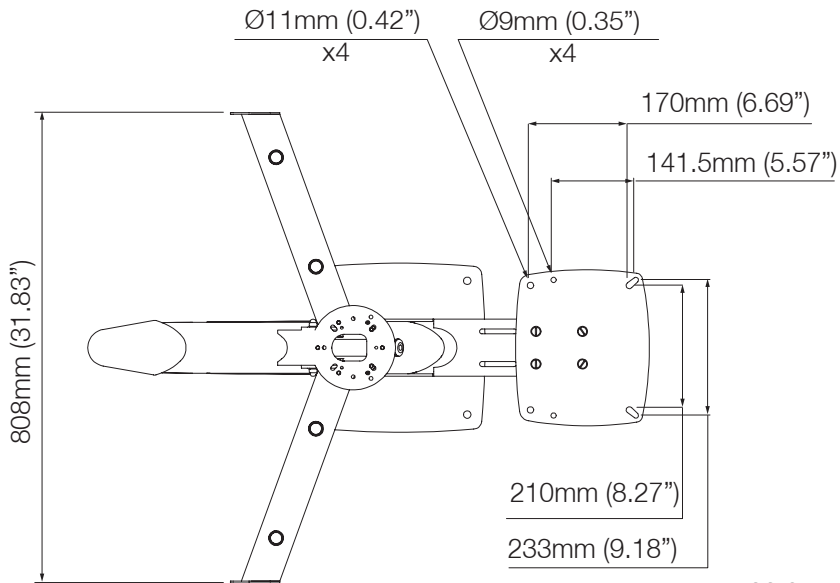

Tapered Radar Mast - PTM-R1-1

Email: sales@scanstrut.com Email: usasales@scanstrut.com

(1" x 14 TPI)
 GPS / VHF/Navtex attachment
 Small and medium antenna only,
 Max weight 1.5Kg per wing

SCANSTRUT®

Tapered Radar Mast - PTM-R1-1

Camera Mounting plate

Flir M100/200 series camera plate