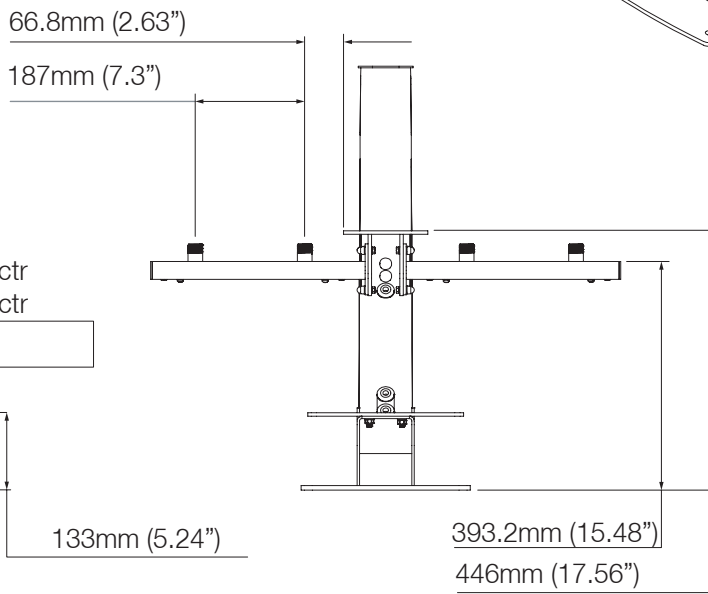

Tapered Radar Mast - PTM-R1-1

Email: sales@scanstrut.com Email: usasales@scanstrut.com

(1" x 14 TPI)
 GPS / VHF/Navtex attachment
 Small and medium antenna only,
 Max weight 1.5Kg per wing

SCANSTRUT®

Tapered Radar Mast - PTM-R1-1

Camera Mounting plate

Flir M100/200 series camera plate