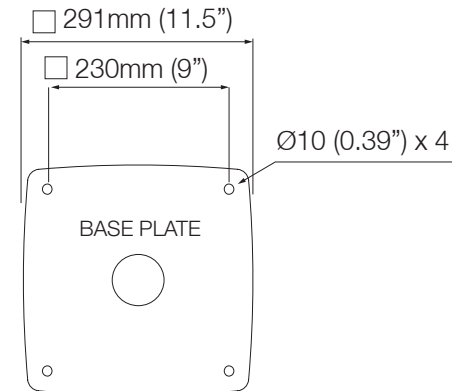

Tapered Radar Mast - PTM-R1-1

Email: sales@scanstrut.com Email: usasales@scanstrut.com

(1" x 14 TPI)
 GPS / VHF/Navtex attachment
 Small and medium antenna only,
 Max weight 1.5Kg per wing

SCANSTRUT®

Tapered Radar Mast - PTM-R1-1

Camera Mounting plate

Flir M100/200 series camera plate