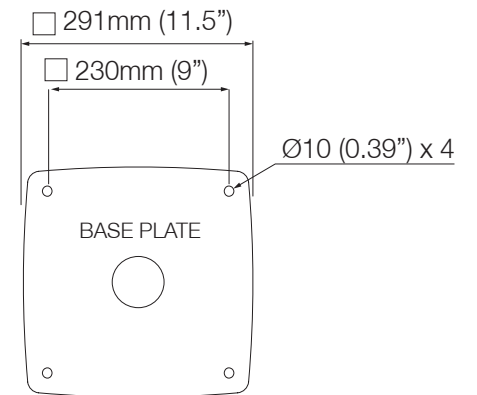

Tapered Mast for Starlink, Thermal Camera and Radar - PTM-R1-SL

Email: sales@scanstrut.com Email: usasales@scanstrut.com

Tapered Mast for Starlink, Thermal Camera and Radar - PTM-R1-SL

Email: sales@scanstrut.com

Email: usasales@scanstrut.com

Flir M100/200 series camera plate

STARLINK MOUNTING WEDGE