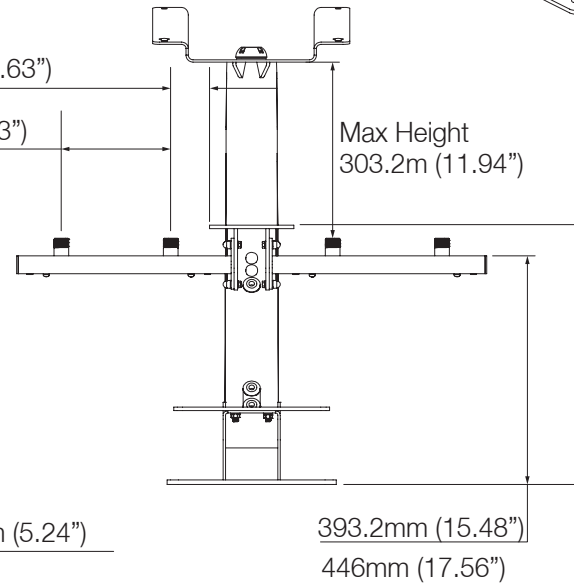

Tapered Mast for Starlink, Thermal Camera and Radar - PTM-R1-SL

Email: sales@scanstrut.com Email: usasales@scanstrut.com

Tapered Mast for Starlink, Thermal Camera and Radar - PTM-R1-SL

Email: sales@scanstrut.com

Email: usasales@scanstrut.com

Flir M100/200 series camera plate

STARLINK MOUNTING WEDGE