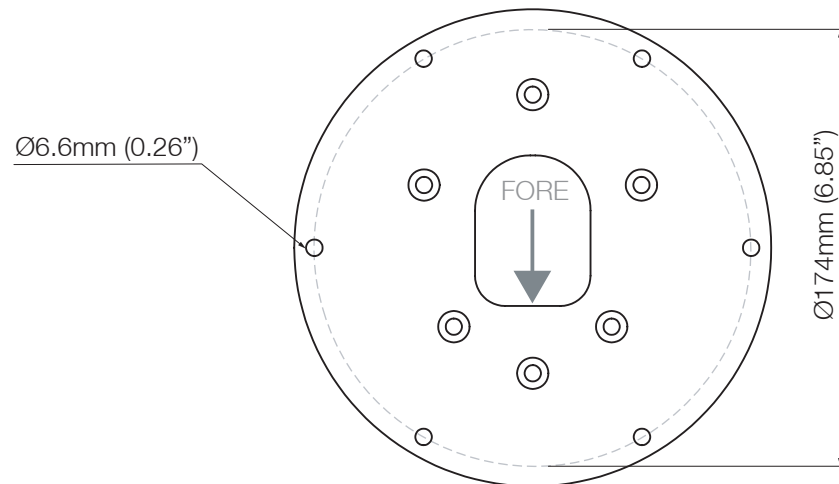

Tapered Mast for Starlink, Thermal Camera and Radar - PTM-R1-SL

Email: sales@scanstrut.com Email: usasales@scanstrut.com

Tapered Mast for Starlink, Thermal Camera and Radar - PTM-R1-SL

Email: sales@scanstrut.com

Email: usasales@scanstrut.com

Flir M100/200 series camera plate

STARLINK MOUNTING WEDGE