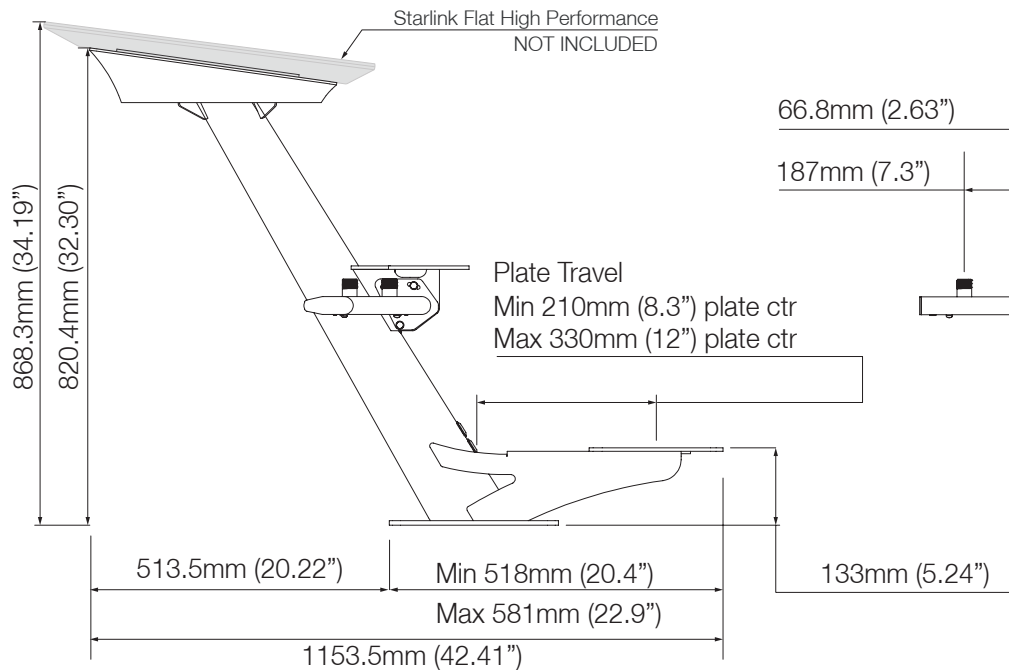

Tapered Mast for Starlink, Thermal Camera and Radar - PTM-R1-SL

Email: sales@scanstrut.com Email: usasales@scanstrut.com

Tapered Mast for Starlink, Thermal Camera and Radar - PTM-R1-SL

Email: sales@scanstrut.com

Email: usasales@scanstrut.com

Flir M100/200 series camera plate

STARLINK MOUNTING WEDGE