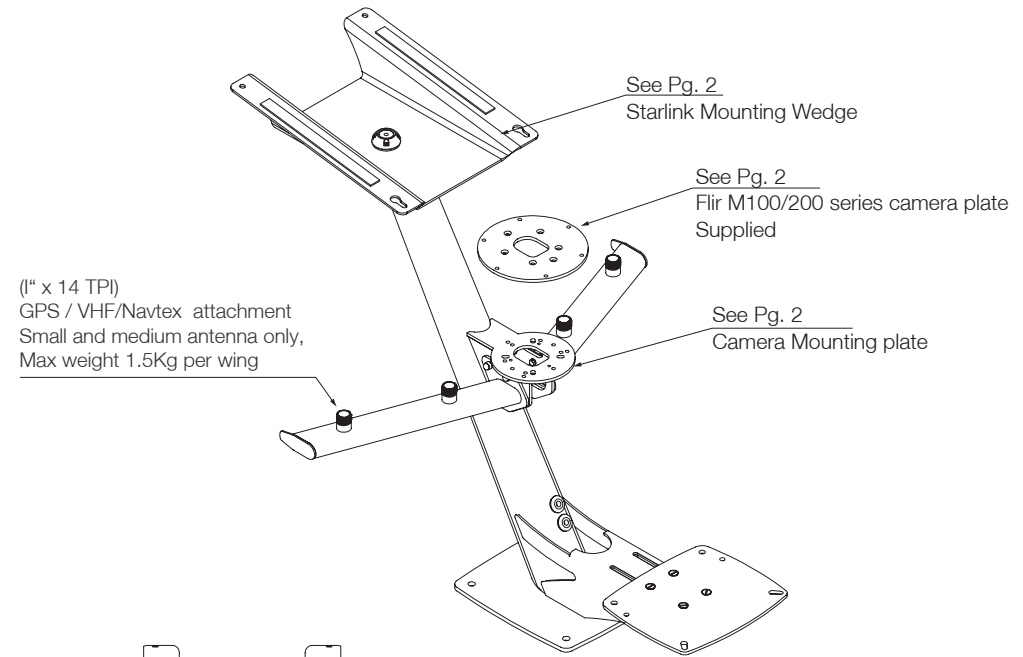

Tapered Mast for Starlink, Thermal Camera and Radar - PTM-R1-SL

Email: sales@scanstrut.com Email: usasales@scanstrut.com

Tapered Mast for Starlink, Thermal Camera and Radar - PTM-R1-SL

Email: sales@scanstrut.com

Email: usasales@scanstrut.com

Flir M100/200 series camera plate

STARLINK MOUNTING WEDGE