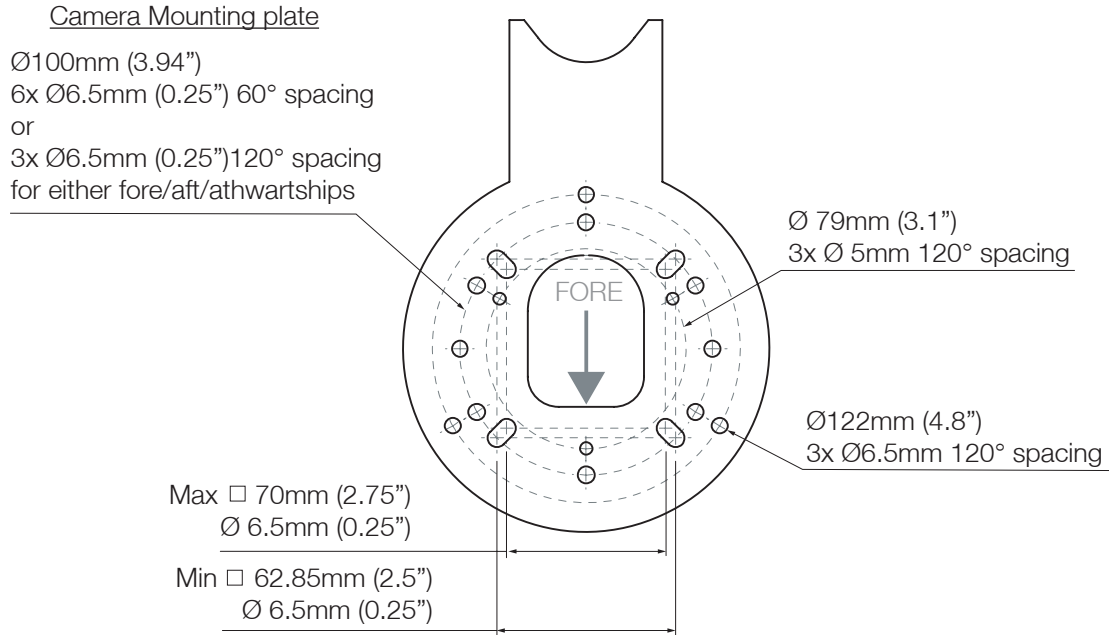

Tapered Mast for Starlink, Thermal Camera and Radar - PTM-R1-SL

Email: sales@scanstrut.com Email: usasales@scanstrut.com

Tapered Mast for Starlink, Thermal Camera and Radar - PTM-R1-SL

Email: sales@scanstrut.com

Email: usasales@scanstrut.com

Flir M100/200 series camera plate

STARLINK MOUNTING WEDGE