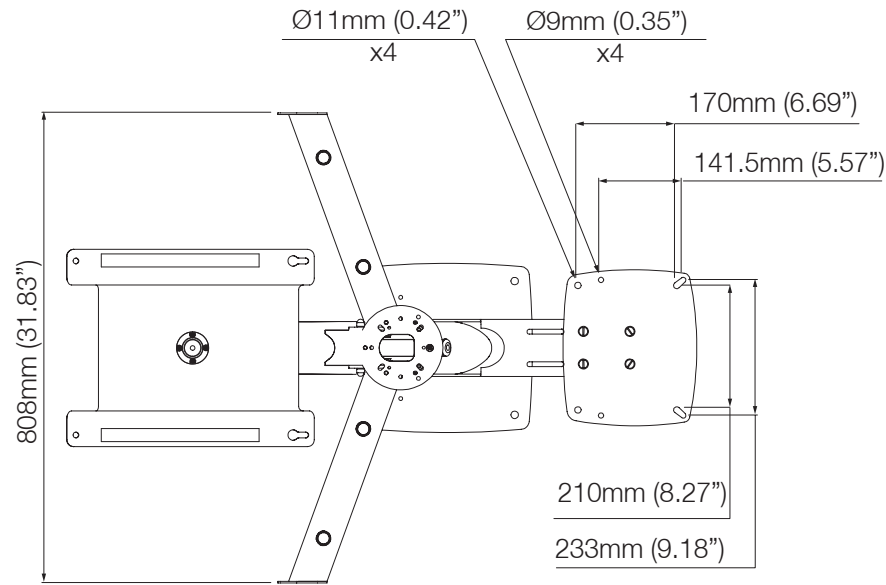

Tapered Mast for Starlink, Thermal Camera and Radar - PTM-R1-SL

Email: sales@scanstrut.com Email: usasales@scanstrut.com

Tapered Mast for Starlink, Thermal Camera and Radar - PTM-R1-SL

Email: sales@scanstrut.com

Email: usasales@scanstrut.com

Flir M100/200 series camera plate

STARLINK MOUNTING WEDGE