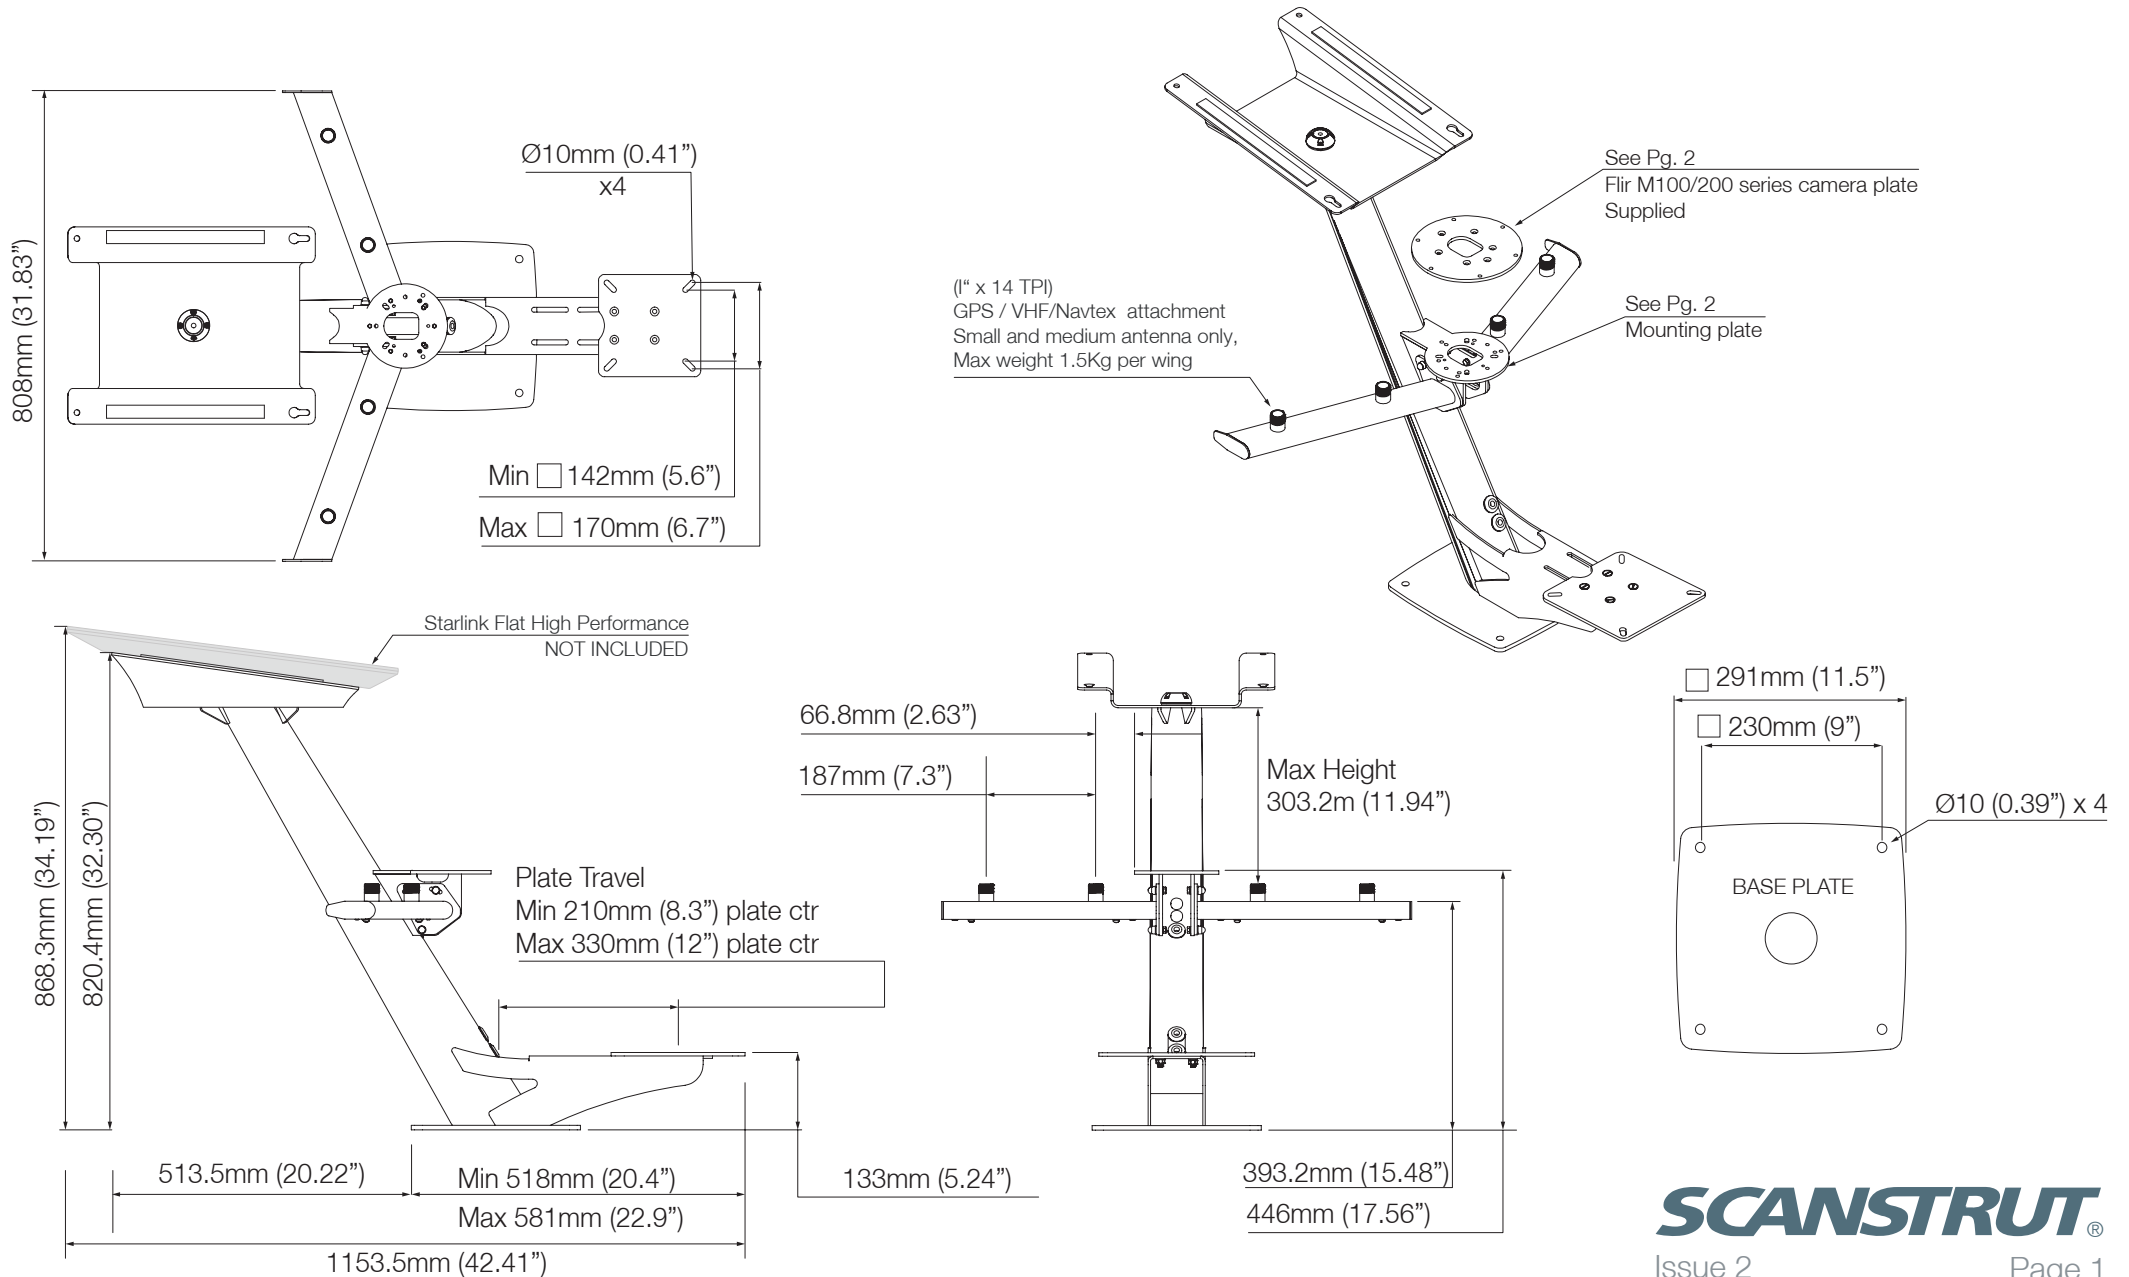

# Tapered Mast for Starlink, Thermal Camera and Radar - PTM-R2-SL

Email: sales@scanstrut.com Email: usasales@scanstrut.com

Flir M100/200 series camera plate

STARLINK MOUNTING WEDGE