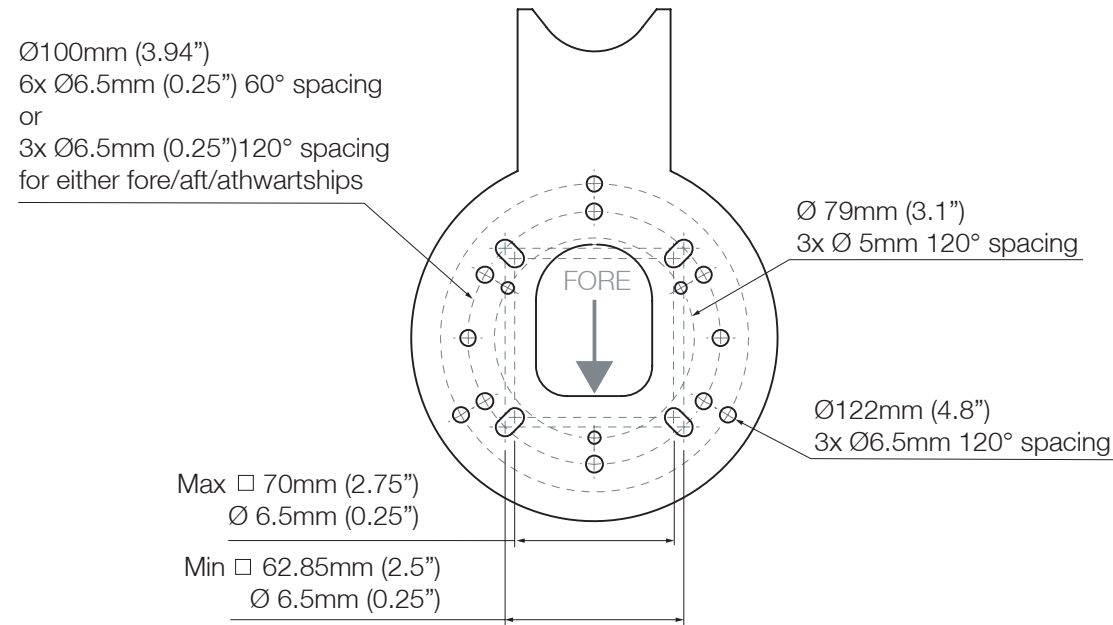

# Tapered Mast for Starlink, Thermal Camera and Radar - PTM-R2-SL

Email: sales@scanstrut.com Email: usasales@scanstrut.com

Flir M100/200 series camera plate

STARLINK MOUNTING WEDGE