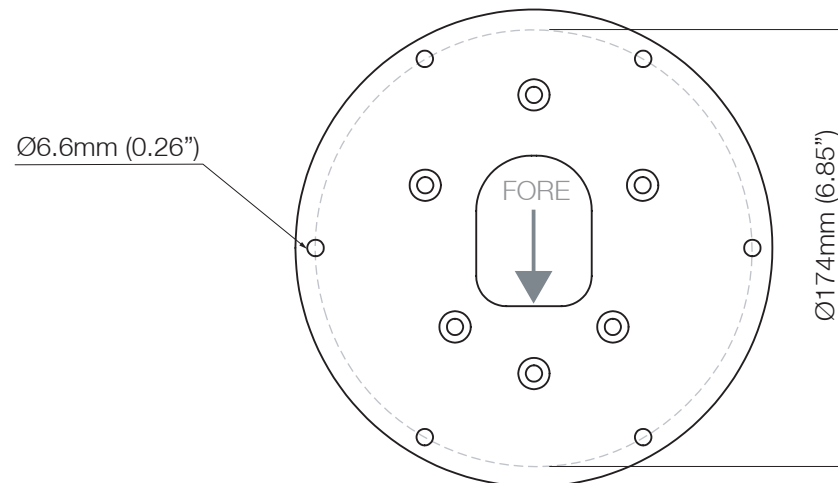

# Tapered Mast for Starlink, Thermal Camera and Radar - PTM-R2-SL

Email: sales@scanstrut.com Email: usasales@scanstrut.com

Flir M100/200 series camera plate

STARLINK MOUNTING WEDGE