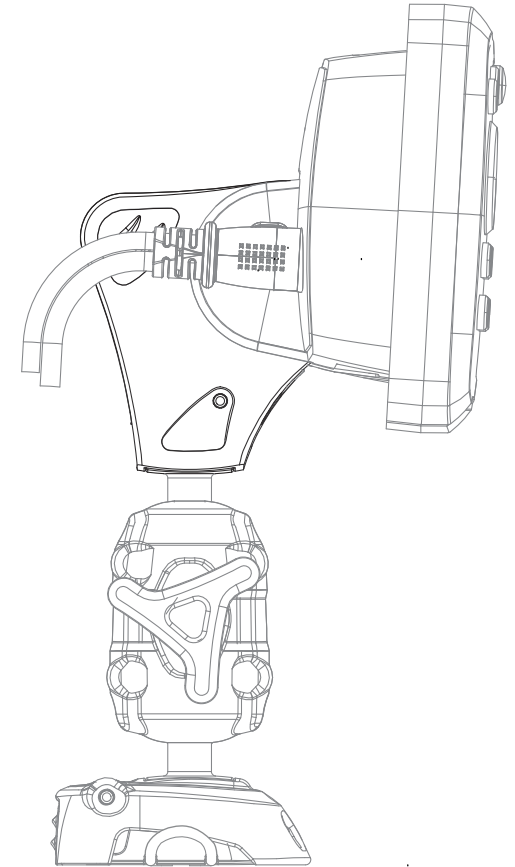

# Lowrance Quick Release Adapter RL-521

Email: [sales@scanstrut.com](mailto:sales@scanstrut.com)

Email: [usasales@scanstrut.com](mailto:usasales@scanstrut.com)

86.6mm (3.40")

46mm (1.81")

66.7mm (2.62")

197.5mm (7.78")

Product shown with RLS-AM Adjustable Body  
& RLS-401 Surface Mount

RL-521 is compatible with the Simrad Cruise 5, Lowrance  
HOOK 2/HOOK 2 Reveal/4X/4XGPS/5X/5

**SCANSTRUT.**