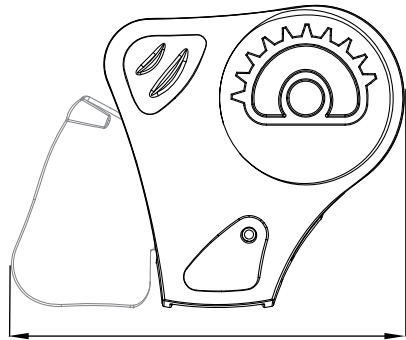

# Lowrance Quick Release Adapter RL-521

Email: [sales@scanstrut.com](mailto:sales@scanstrut.com)

Email: [usasales@scanstrut.com](mailto:usasales@scanstrut.com)

86.6mm (3.40")

46mm (1.81")

66.7mm (2.62")

197.5mm (7.78")

Product shown with RLS-AM Adjustable Body  
& RLS-401 Surface Mount

RL-521 is compatible with the Simrad Cruise 5, Lowrance  
HOOK 2/HOOK 2 Reveal/4X/4XGPS/5X/5

**SCANSTRUT.**