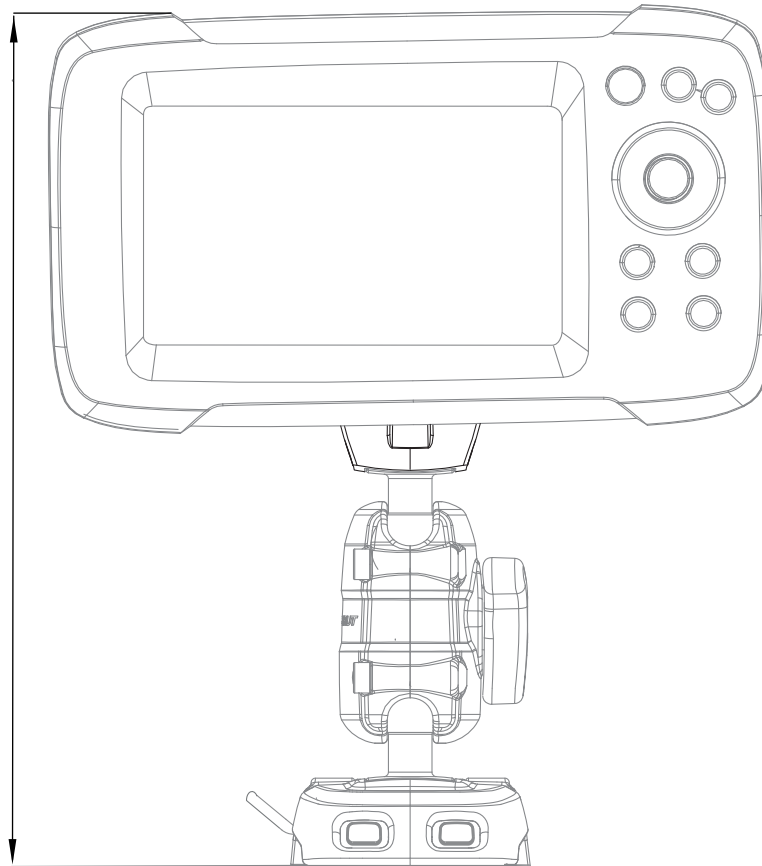

# Lowrance Quick Release Adapter RL-521

Email: [sales@scanstrut.com](mailto:sales@scanstrut.com)

Email: [usasales@scanstrut.com](mailto:usasales@scanstrut.com)

86.6mm (3.40")

46mm (1.81")

66.7mm (2.62")

197.5mm (7.78")

Product shown with RLS-AM Adjustable Body  
& RLS-401 Surface Mount

RL-521 is compatible with the Simrad Cruise 5, Lowrance  
HOOK 2/HOOK 2 Reveal/4X/4XGPS/5X/5

**SCANSTRUT.**