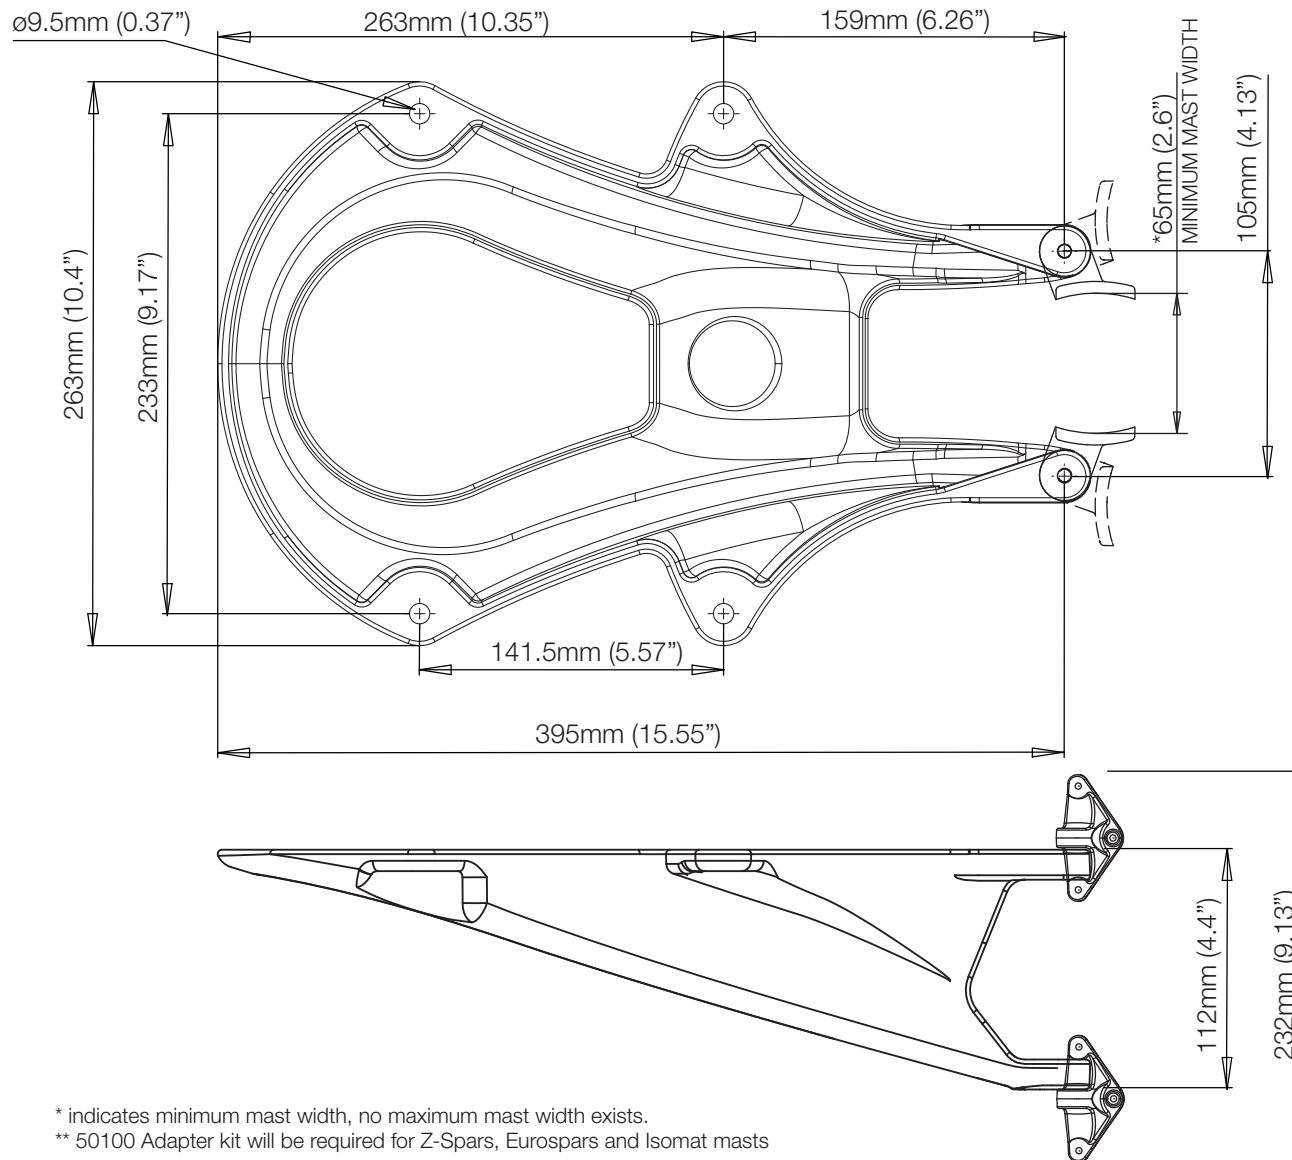

SC20 Mast Mount Fixing Dimensions

Email: sales@scanstrut.com Email: usasales@scanstrut.com

Part Number	Colour
SC20	White RAL 9016
SC20-BLK	Black RAL 9005

* indicates minimum mast width, no maximum mast width exists.
 ** 50100 Adapter kit will be required for Z-Spars, Eurospars and Isomat masts